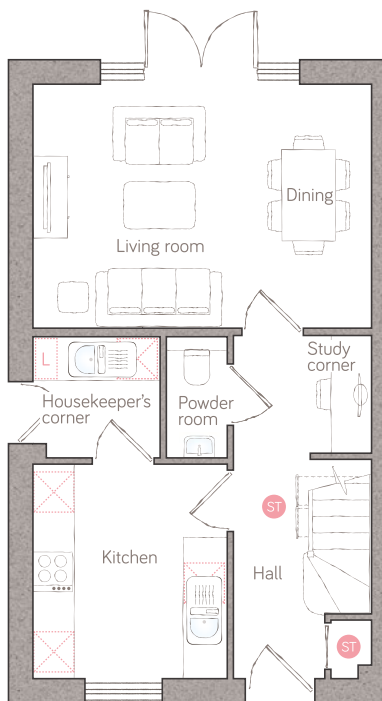

# rose cottage

CRAFT COLLECTION • 3 BED, 2 BATH

A delightful 3-bedroom semi-detached home that's packed with well-considered features, such as a study corner, a built-in hall cupboard and understairs storage. The living/dining room is bathed in light, with tall windows and classic double doors onto the garden and the master bedroom boasts an ensuite.

ground floor

first floor

living/dining 4.98m x 3.57m (16' 4" x 11' 8")  
 kitchen 2.85m x 3.16m (9' 4" x 10' 4")  
 powder room 0.90m x 1.78m (2' 11" x 5' 9")  
 housekeeper's corner 1.86m x 1.78m (6' 1" x 5' 10")

master bedroom 3.03m x 3.35m (9' 11" x 11' 0")  
 ensuite 1.66m x 2.67m max (5' 5" x 8' 9" max)  
 bathroom 1.90m x 2.02m (6' 2" x 6' 7")  
 bedroom 2 2.89m x 3.12m (9' 6" x 10' 2")  
 bedroom 3 2.00m x 3.16m (6' 6" x 10' 4")