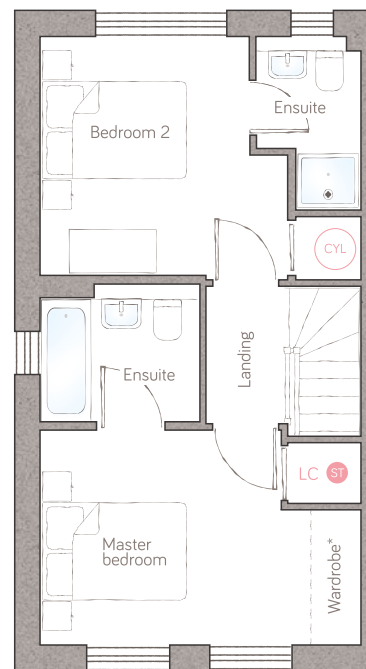

honeysuckle cottage

CRAFT COLLECTION • 2 BED, 2 BATH

This 2-bedroom home that's perfectly designed for modern-day living with both double bedrooms having their own ensuites. The light and spacious lounge/diner overlooks the garden through a stunning wall of full-height windows and classic double doors.

ground floor

first floor

kitchen 2.36m x 4.11m (7' 9" x 13' 5") powder room 0.90m x 1.85m (2' 11" x 6' 1")
 living/dining 4.42m x 4.16m (14' 6" x 13' 8")

master bedroom 4.42m x 2.97m (14' 6" x 9' 9") master ensuite 2.20m x 1.70m (7' 2" x 5' 6")
 bedroom 2 3.41m x 3.28m (11' 2" x 10' 9") ensuite 1.45m x 2.39m (4' 9" x 7' 10")

ST Storage DL Demi-larder HC Housekeeper's cupboard LC Linen closet APpliance AH Air source heat cylinder
 Plots 6, 11, 12 & 83 as shown. Plots 7, 13 & 84 are handed.

*Available as an upgrade.

For illustrative purposes only. Specifications & layouts correct at time of print and are subject to change.