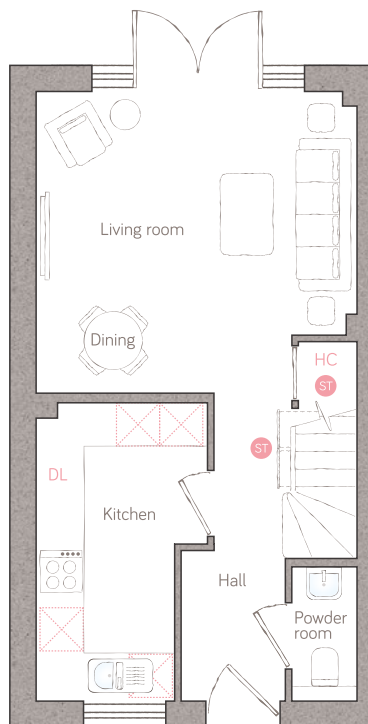

honeysuckle cottage

CRAFT COLLECTION • 2 BED, 2 BATH

This 2-bedroom home that's perfectly designed for modern-day living with both double bedrooms having their own ensuites. The light and spacious lounge/diner overlooks the garden through a stunning wall of full-height windows and classic double doors.

ground floor

first floor

kitchen 2.36m x 4.11m (7' 9" x 13' 5") powder room 0.90m x 1.85m (2' 11" x 6' 1")
 living/dining 4.42m x 4.16m (14' 6" x 13' 8")

master bedroom 4.42m x 2.97m (14' 6" x 9' 9") master ensuite 2.20m x 1.70m (7' 2" x 5' 6")
 bedroom 2 3.41m x 3.28m (11' 2" x 10' 9") ensuite 1.45m x 2.39m (4' 9" x 7' 10")

ST Storage DL Demi-larder HC Housekeeper's cupboard LC Linen closet APpliance AH Air source heat cylinder
 Plots 6, 11, 12 & 83 as shown. Plots 7, 13 & 84 are handed.

*Available as an upgrade.

For illustrative purposes only. Specifications & layouts correct at time of print and are subject to change.