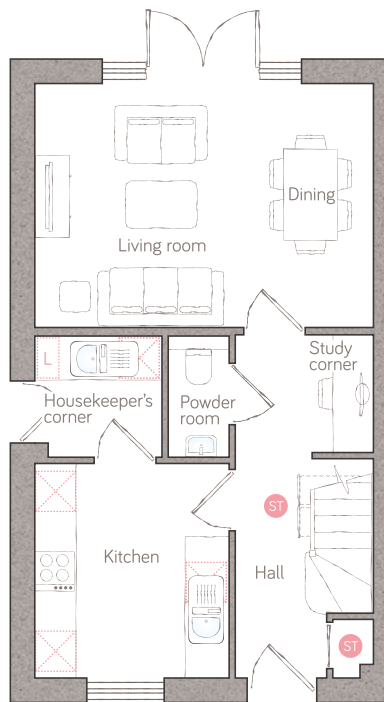

rose cottage

CRAFT COLLECTION • 3 BED, 2 BATH

A delightful 3-bedroom home that's packed with well-considered features, such as a study corner, a built-in hall cupboard and understairs storage. The living/dining room is bathed in light, with tall windows and classic double doors onto the garden and the master bedroom boasts an ensuite.

ground floor

living/dining	4.98m x 3.57m (16' 4" x 11' 8")	powder room	0.90m x 1.78m (2' 11" x 5' 9")
kitchen	2.85m x 3.16m (9' 4" x 10' 4")	housekeeper's corner	1.86m x 1.78m (6' 1" x 5' 10")

first floor

master bedroom	3.03m x 3.35m (9' 11" x 11' 0")	bedroom 2	2.89m x 3.12m (9' 6" x 10' 2")
ensuite	1.66m x 2.67m max (5' 5" x 8' 9" max)	bedroom 3	2.00m x 3.16m (6' 6" x 10' 4")
bathroom	1.90m x 2.02m (6' 2" x 6' 7")		