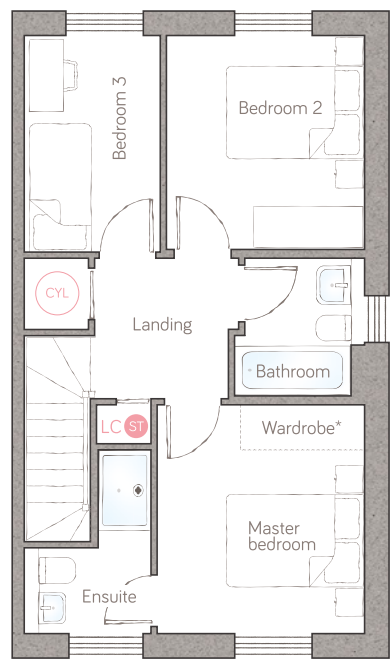

# poppy cottage

CRAFT COLLECTION • 3 BED, 2 BATH

A pretty 3-bedroom semi-detached home with wow-appeal! Bi-fold doors onto the garden from the open plan kitchen/diner make this room ideal for entertaining. It's got great storage where you need it – a built-in hallway cupboard and space-saving understairs pull-outs. There's even an ensuite in the master bedroom.

ground floor

first floor

living room	2.85m x 4.46m (9' 4" x 14' 7")	powder room	0.90m x 1.70m (2' 11" x 5' 6")	master bedroom	3.03m x 3.35m (9' 11" x 11' 0")	bedroom 2	2.89m x 3.12m (9' 6" x 10' 2")
kitchen/dining	4.98m x 4.14m max (16' 4" x 13' 7" max)			ensuite	1.66m x 2.67m max (5' 5" x 8' 9" max)	bedroom 3	2.00m x 3.16m (6' 6" x 10' 4")
				bathroom	1.90m x 2.02m (6' 2" x 6' 7")		

ST Storage P Pantry LC Linen closet A Appliance AH Air source heat cylinder Plot 2.

\*Available as an upgrade. For illustrative purposes only. Specifications & layouts correct at time of print and are subject to change.