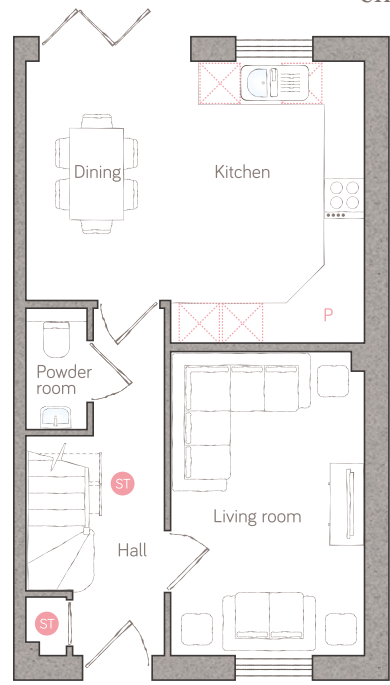

# poppy cottage

CRAFT COLLECTION • 3 BED, 2 BATH

A pretty 3-bedroom semi-detached home with wow-appeal! Bi-fold doors onto the garden from the open plan kitchen/diner make this room ideal for entertaining. It's got great storage where you need it – a built-in hallway cupboard and space-saving understairs pull-outs. There's even an ensuite in the master bedroom.

ground floor

first floor

living room	2.85m x 4.46m (9' 4" x 14' 7")	powder room	0.90m x 1.70m (2' 11" x 5' 6")	master bedroom	3.03m x 3.35m (9' 11" x 11' 0")	bedroom 2	2.89m x 3.12m (9' 6" x 10' 2")
kitchen/dining	4.98m x 4.14m max (16' 4" x 13' 7" max)			ensuite	1.66m x 2.67m max (5' 5" x 8' 9" max)	bedroom 3	2.00m x 3.16m (6' 6" x 10' 4")
				bathroom	1.90m x 2.02m (6' 2" x 6' 7")		

ST Storage P Pantry LC Linen closet A Appliance AH Air source heat cylinder Plot 2.

\*Available as an upgrade. For illustrative purposes only. Specifications & layouts correct at time of print and are subject to change.