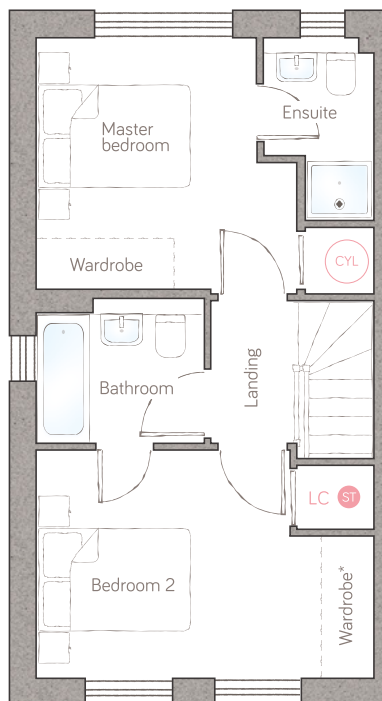

honeysuckle cottage

CRAFT COLLECTION • 2 BED, 2 BATH

This 2-bedroom semi-detached home is perfectly designed for modern-day living — both double bedrooms have ensuite bathrooms. The light and spacious lounge/diner overlooks the garden through oversized windows and classic double doors.

ground floor

first floor

kitchen 2.36m x 4.11m (7' 9" x 13' 5") powder room 0.90m x 1.85m (2' 11" x 6' 1")
 living/dining 4.42m x 4.16m (14' 6" x 13' 8")

master bedroom 3.41m x 3.28m (11' 2" x 10' 9") ensuite 1.45m x 2.39m (4' 9" x 7' 10")
 bedroom 2 4.42m x 2.97m (14' 6" x 9' 9") bathroom/ensuite 2.20m x 1.70m (7' 2" x 5' 6")

● Storage HC Housekeeper's cupboard LC Linen closet □ Appliance ☉ Air source heat cylinder
 Plot 16

For illustrative purposes only. Specifications & layouts may be subject to change.
 *Wardrobe in bedroom 2 is available as an upgrade.