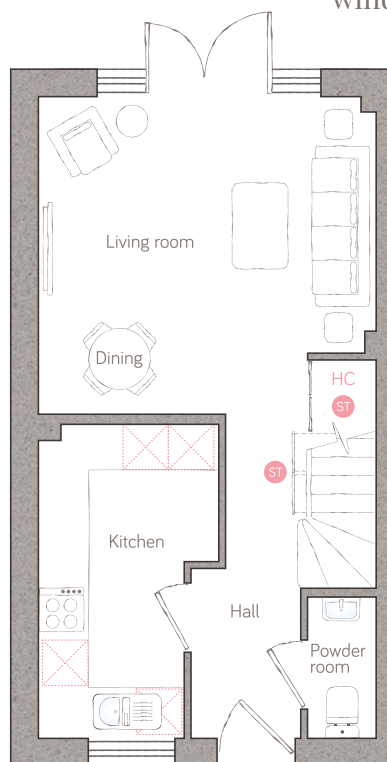

honeysuckle cottage

CRAFT COLLECTION • 2 BED, 2 BATH

This 2-bedroom semi-detached home is perfectly designed for modern-day living — both double bedrooms have ensuite bathrooms. The light and spacious lounge/diner overlooks the garden through oversized windows and classic double doors.

ground floor

first floor

kitchen 2.36m x 4.11m (7' 9" x 13' 5") powder room 0.90m x 1.85m (2' 11" x 6' 1")
 living/dining 4.42m x 4.16m (14' 6" x 13' 8")

master bedroom 3.41m x 3.28m (11' 2" x 10' 9") ensuite 1.45m x 2.39m (4' 9" x 7' 10")
 bedroom 2 4.42m x 2.97m (14' 6" x 9' 9") bathroom/ensuite 2.20m x 1.70m (7' 2" x 5' 6")

● Storage HC Housekeeper's cupboard LC Linen closet □ Appliance ☉ Air source heat cylinder
 Plot 16

For illustrative purposes only. Specifications & layouts may be subject to change.
 *Wardrobe in bedroom 2 is available as an upgrade.